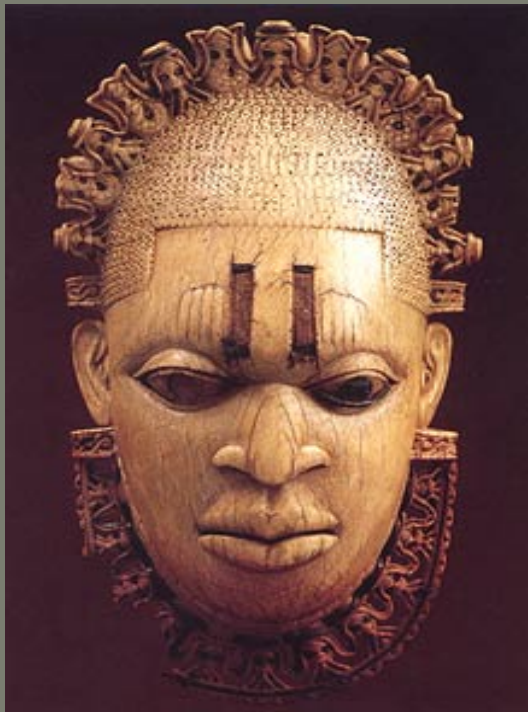

CONTACT IN THE CONGO

CONGO RIVER

HENRY STANLEY

- Point of View:
- British Explorer

KING MOJIMBA

- Point of View:
- Ruler of Interior African Tribe

CONTACT IN THE CONGO

Henry Stanley
British Explorer

King Mojimba
African Tribal Ruler