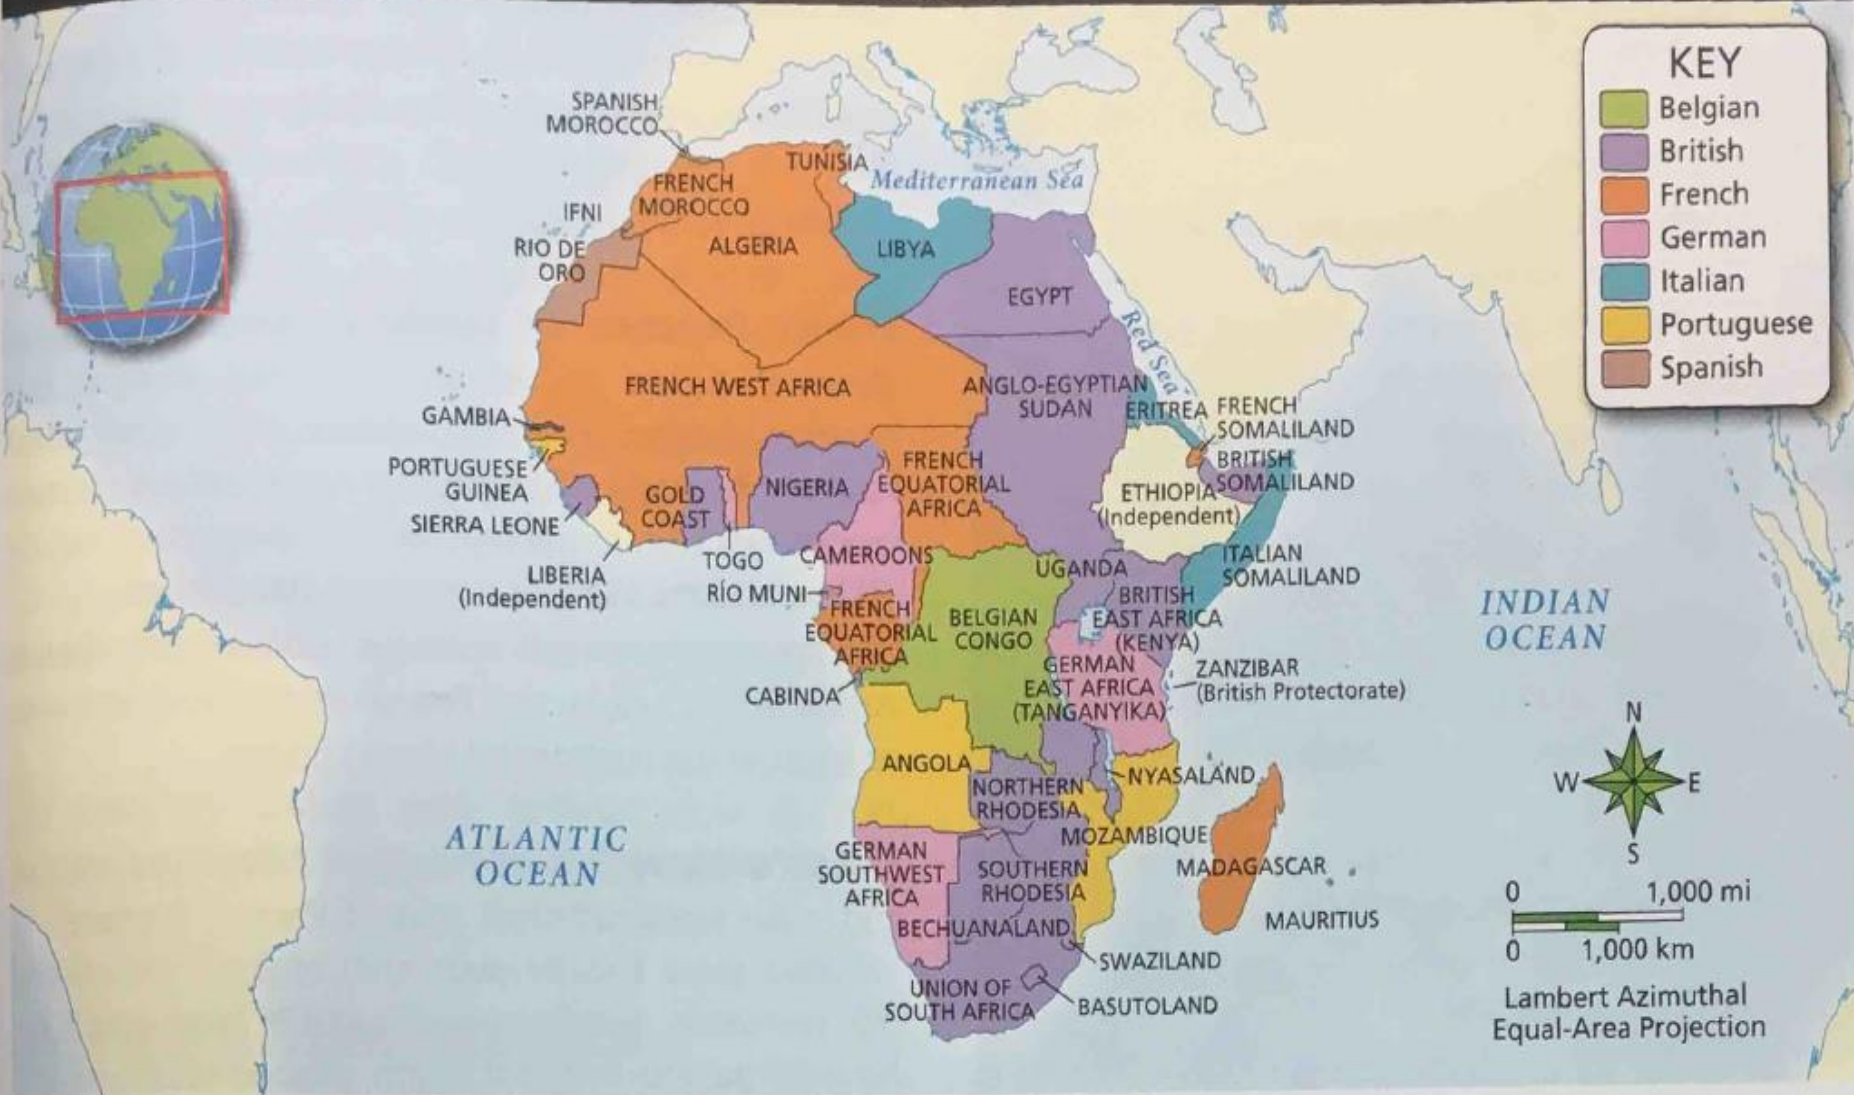

Africa in 1914

>> **Analyze Maps** One goal of British imperialists in Africa was to gain control “from Cairo to the Cape” (South Africa). Which colony stood in the way of that plan? Which European country controlled that colony?

 **Interactive Map**