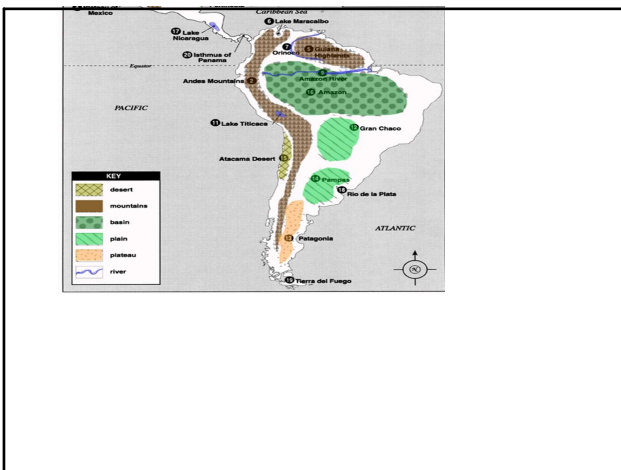

Monday, April 29

QQ: 1) None

HW: 1) Required Cornell Notes & Task  
pp. 400-02 & pp. 588-94 Due 5/7

Ann: Physio. Features Map Quiz T 4/30

Today:

- 1) Mexico Historical Periods & Social Classes--
  - a) Aztecs, b) Colonialism & c) Independence
- 2) MSG: a) ME Test & Notebook, b) Physio. Map Due at end of period, c) Cornell Notes

### Mexico's Historical Periods

Apr 2-4:15 PM

May 9-8:04 AM

May 9-8:05 AM