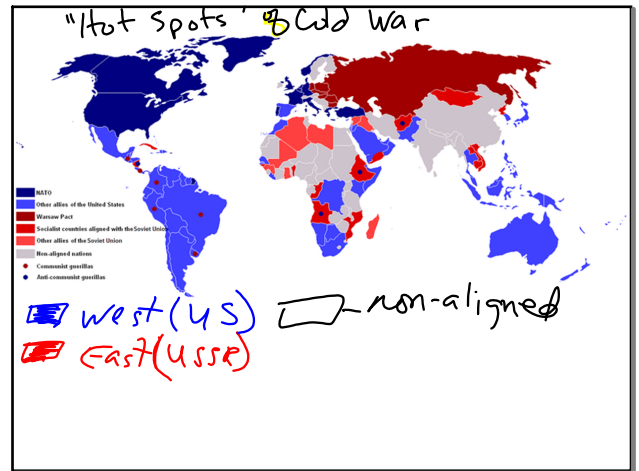

Friday, February 1

QQ: 1) Name two Warsaw Pact countries. 2) What was the US response to the Berlin Blockade?

HW: 1) Chapter 10.1 & 10.4 Support Q-notes F 2/8  
Ann.: 1) Open Map/Timeline Cold War Events Quiz F 2/8  
2) Course Selection--F 2/8--Except 1st T 2/12

Today: 1) Review Cold War Events

2) "Hot Spots" of Cold War Map

3) Visual Metaphor: Poker Game

Nov 2-11:59 AM

Feb 9-3:01 PM

Feb 11-8:21 PM